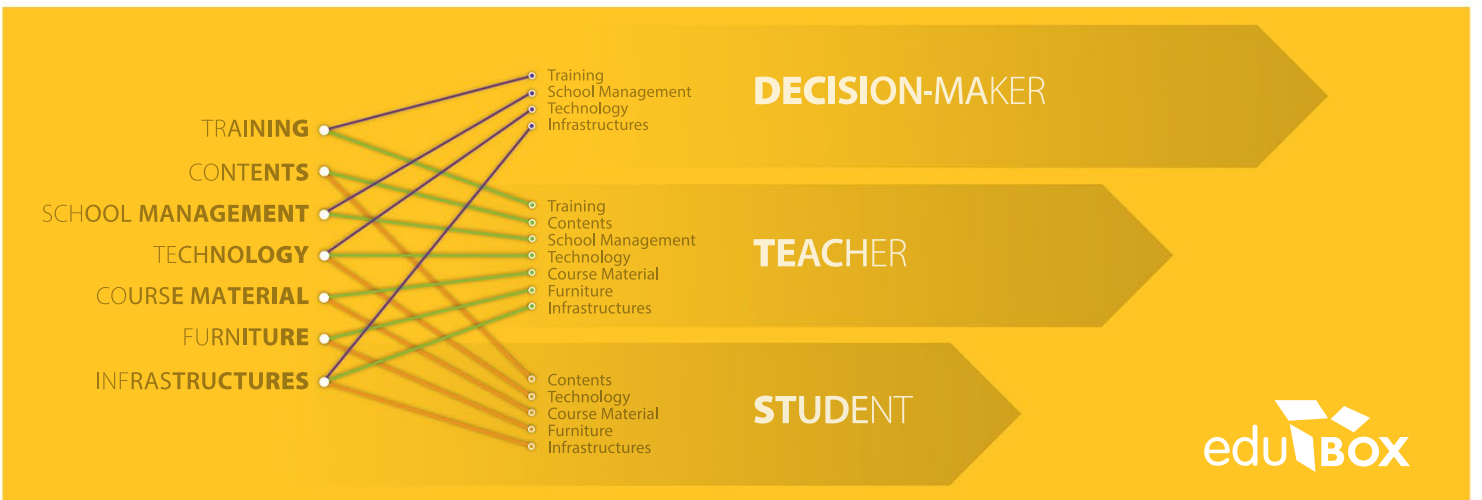

GLOBAL EDUCATION SOLUTIONS

Hardware shown includes a tablet, a laptop, a whiteboard, and a tablet on a stand.

Software icons include:

- Kookie (tablet icon)
- School Management (graduation cap)
- Technology (server rack)
- Course Material (book)
- Furniture (table and chairs)
- Infrastructures (bus)
- Learning Tools (compass, microscope, globe, etc.)